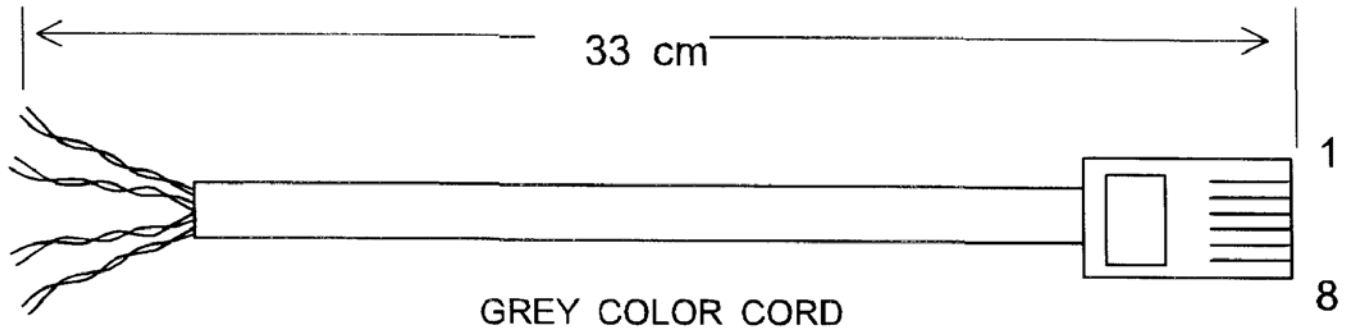

KIT ITEM DESCRIPTION	QTY.
RJ MALE CONNECTOR CATEGORY 5 PLUG 8 POS 3uIN GOLD	1
CABLE GREY CATEGORY 5 8 CONDUCTOR SOLID WIRE 33 CM LENGTH	1

TEST REQUIREMENTS: 100% TESTED FOR SHORTS AND OPENS

PIN TO COLOR ASSIGNMENT:

- 1 WHITE ORANGE
- 2 ORANGE
- 3 WHITE GREEN
- 4 BLUE
- 5 WHITE BLUE
- 6 GREEN
- 7 WHITE BROWN
- 8 BROWN

RJ-45 Plug

HO CHIEN

www.hochien.com

TITLE: OUTLINE RJ CORD PROJECT#:

SIZE

PART NUMBER

REV