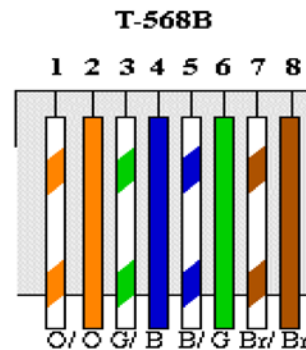

KIT ITEM DESCRIPTION	QTY.
RJ MALE CONNECTOR CATEGORY 5 PLUG 8 POS 3uIN GOLD	1
CABLE GREY CATEGORY 5 8 CONDUCTOR SOLID WIRE 33 CM LENGTH	1

TEST REQUIREMENTS: 100% TESTED FOR SHORTS AND OPENS

PIN TO COLOR ASSIGNMENT:

- 1 WHITE ORANGE
- 2 ORANGE
- 3 WHITE GREEN
- 4 BLUE
- 5 WHITE BLUE
- 6 GREEN
- 7 WHITE BROWN
- 8 BROWN

RJ-45 Plug

HO CHIEN

www.hochien.com

TITLE: OUTLINE RJ CORD PROJECT#:

SIZE

PART NUMBER

REV