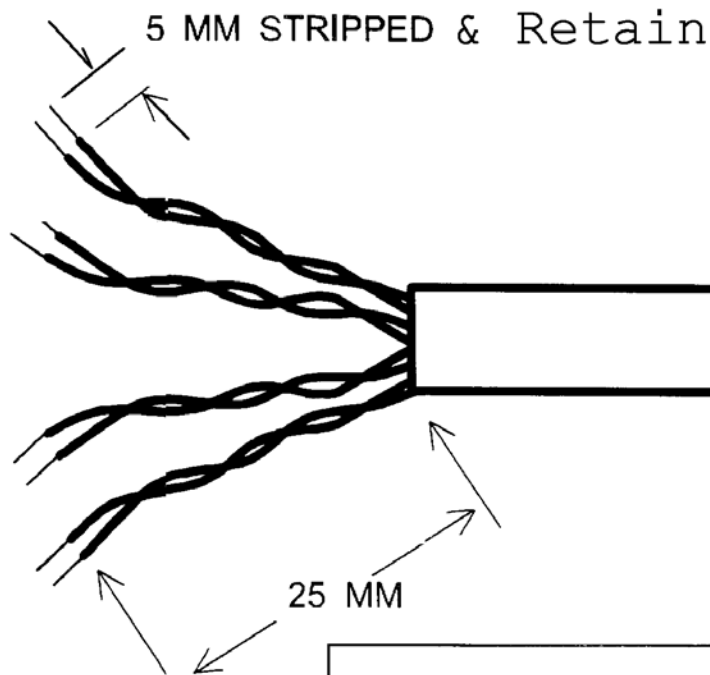

KIT ITEM DESCRIPTION	QTY.
RJ MALE CONNECTOR CATEGORY 5 PLUG 8 POS 3uIN GOLD	1
CABLE GREY CATEGORY 5 8 CONDUCTOR SOLID WIRE 33 CM LENGTH	1

TEST REQUIREMENTS: 100% TESTED FOR SHORTS AND OPENS

PIN TO COLOR ASSIGNMENT:

- 1 WHITE ORANGE
- 2 ORANGE
- 3 WHITE GREEN
- 4 BLUE
- 5 WHITE BLUE
- 6 GREEN
- 7 WHITE BROWN
- 8 BROWN

RJ-45 Plug

HO CHIEN

www.hochien.com

TITLE: OUTLINE RJ CORD PROJECT#:

SIZE

PART NUMBER

REV