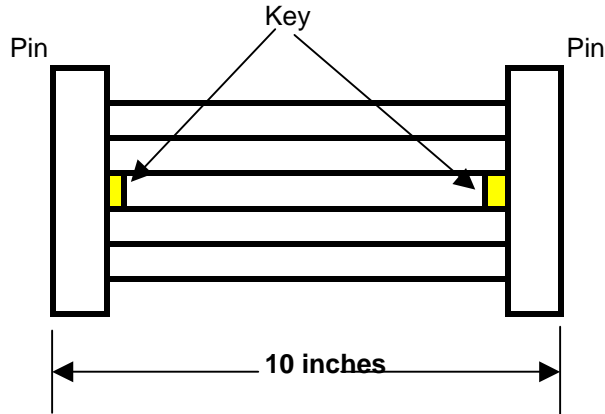

Ho Chien PN# CA-B2045-0008

Date: 9/18/08'

Connector 1: 2547-10
W Key, No Strain Relief
Spec: <http://www.hochien.com/2547.html>

Connector 2: 2547-10
W Key, No Strain Relief

26AWG Ribbon Cable

Cable : Molex PN# 82-26-6810

Spec: http://www.molex.com/molex/products/datasheet.jsp?part=active/0082266810_CABLE.xml&channel=Products&Lang=en-US
1.27mm (.050") Pitch Round Conductor Flat Cable - 26 AWG (7 x 34) Stranded Tinned, 10 Circuits, Reel 30.48m (100.0') Length