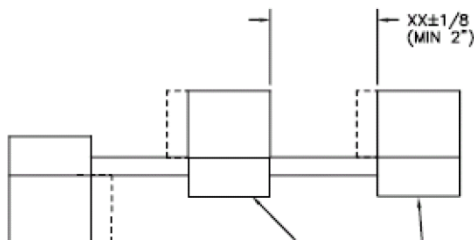

# Ho Chien

Date: 1/23/07'

PN#  
CA-U0026-0004

Connector 1  
2557-20B

Connector 2  
2557-20B

Connector 3  
2557-20B

Length  
6"

Connector Spec:

w Notch Polarization  
<http://www.hochien.com/2557.html>

FIRST POSITION  
INDICATOR

BOTH SOCKETS REVERSED WHEN  
DAISY CHAINED