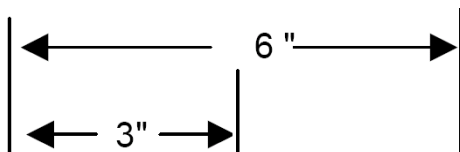

# Ho Chien

Date: 1/23/07'

PN#  
CA-U0026-0004

Connector 1  
2557-20B

Connector 2  
2557-20B

Connector 3  
2557-20B

Length  
6"

Connector Spec:

w Notch Polarization  
<http://www.hochien.com/2557.html>

FIRST POSITION  
INDICATOR

BOTH SOCKETS REVERSED WHEN  
DAISY CHAINED