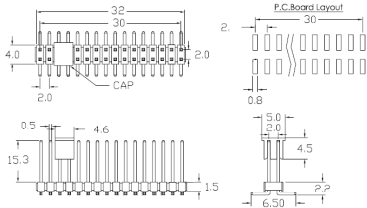

Date: 7/6/07

PN# 2522-2X16GOB-01
2mm 2X16 Postion, Gold Pating, Tube

PN# 2522-2X16GOTC-01 Total length: 17.5mm
2mm 2X16 Postion, Gold Pating, T/R, Cap

All others specification refer to drawing : <http://www.hochien.com/2522.htm>

2522-2X16GOTC-01 Dimension:

PN# 2522-2X16GOTC-02 Total length: 16.5mm
2mm 2X16 Postion, Gold Pating, T/R, Cap

All others specification refer to drawing : <http://www.hochien.com/2522.htm>