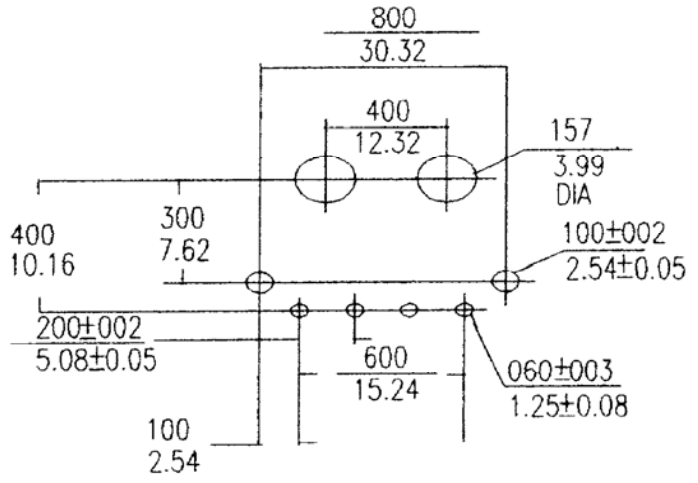

3988-04R

3988-04

MATERIAL : Brass  
 FINISH : Tin-plated  
 RATED CURRENT 7A  
 RATED VOLTAGE 250 Volts AC

TOLERANCE ± 0.25