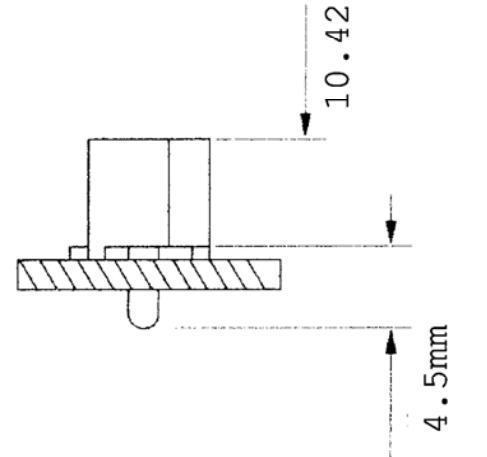

3988-04R

3988-04

MATERIAL : Brass  
 FINISH : Tin-plated  
 RATED CURRENT 7A  
 RATED VOLTAGE 250 Volts AC

TOLERANCE ± 0.25