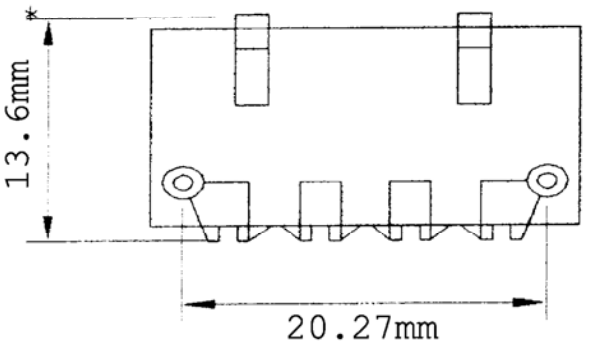

3988-04R

3988-04

MATERIAL : Brass  
 FINISH : Tin-plated  
 RATED CURRENT 7A  
 RATED VOLTAGE 250 Volts AC

TOLERANCE ± 0.25