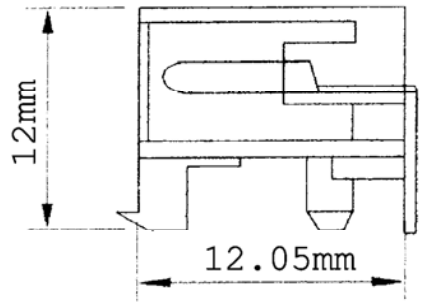

3988-04R

3988-04

MATERIAL : Brass  
 FINISH : Tin-plated  
 RATED CURRENT 7A  
 RATED VOLTAGE 250 Volts AC

TOLERANCE ± 0.25