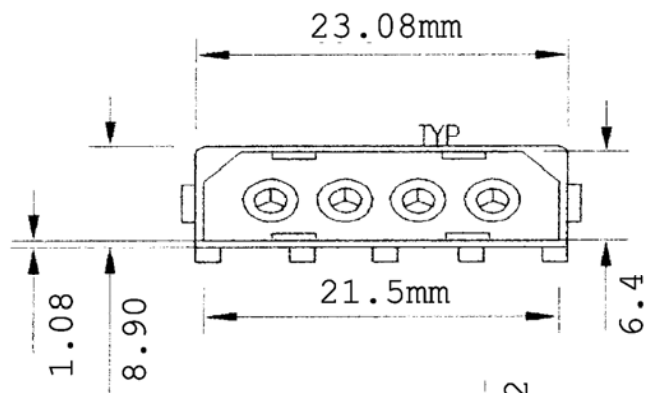

3988-04R

3988-04

MATERIAL : Brass  
 FINISH : Tin-plated  
 RATED CURRENT 7A  
 RATED VOLTAGE 250 Volts AC

TOLERANCE ± 0.25