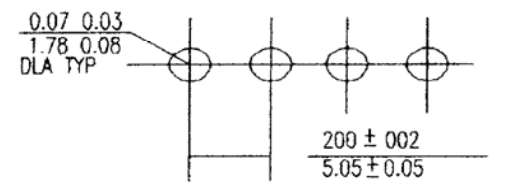

3988-04R

3988-04

MATERIAL : Brass  
 FINISH : Tin-plated  
 RATED CURRENT 7A  
 RATED VOLTAGE 250 Volts AC

TOLERANCE ± 0.25