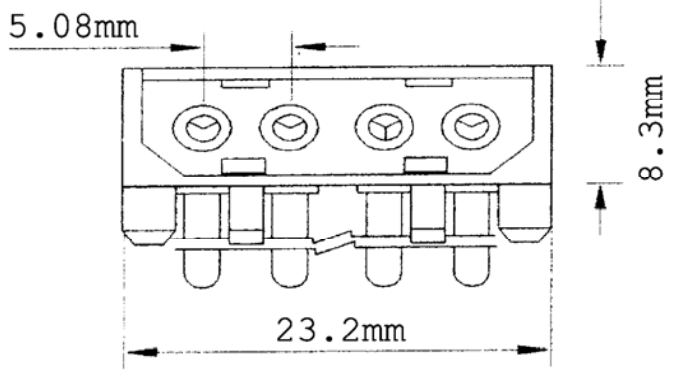

3988-04R

3988-04

MATERIAL : Brass  
 FINISH : Tin-plated  
 RATED CURRENT 7A  
 RATED VOLTAGE 250 Volts AC

TOLERANCE ± 0.25