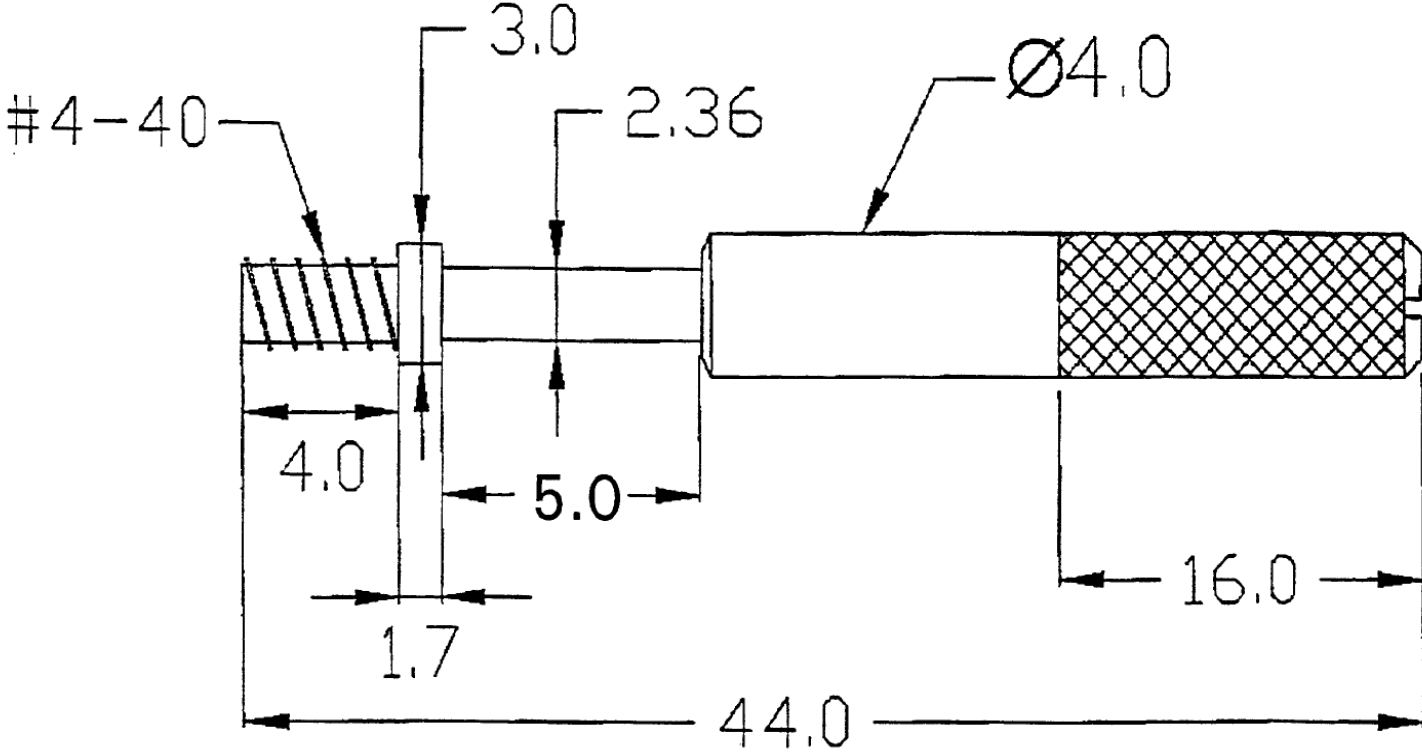

THUMBSCREW

4Ø44

PART NUMBER: S018-02-1

Material: Steel

TOLERANCE ± 0.1