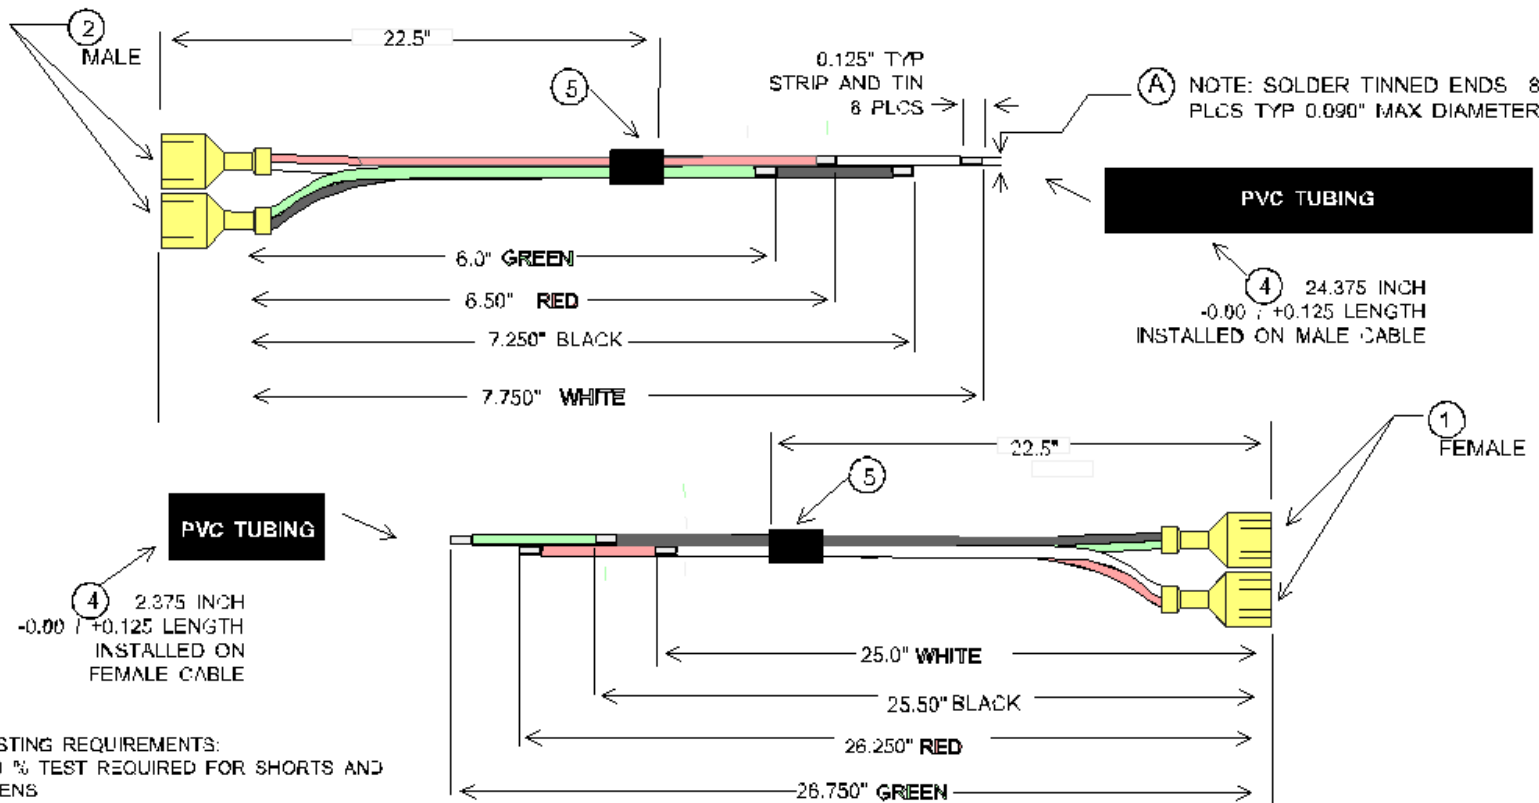

MAX TOLERANCE +/- 0.2"
ALL DIMENSIONS UNLESS NOTED

ITEM	DESCRIPTION	PART NUMBER	QTY.
1	FEMALE QUICK DISCONNECT TERMINAL - MOLEX	19606-0005	2
2	MALE QUICK DISCONNECT TERMINAL - MOLEX	19701-0010	2
3	WIRE, PVC JACKET 4 CONDUCTOR, 14 AWG STRANDED UL1015, (CONDUCTOR COLORS: RED,BLACK,WHITE,GREEN)		8
4	TUBING, 7/16 O.D, PVC 24.375 INCH AND 2.375 - 0.00 / +0.125 LENGTH	G60 TUBE 025	2
5	ACETOSE TAPE WIDTH = 1.0 INCH. 4 PLCS		4

PACKAGING: ALL 4 ITEMS MUST BE
PLACED IN A SEALED POLY BAG AS A KIT

HO CHIEN
www.hochien.com

9 POS CABLE
HARNESS KIT

40-060-001

WH-C4076-018