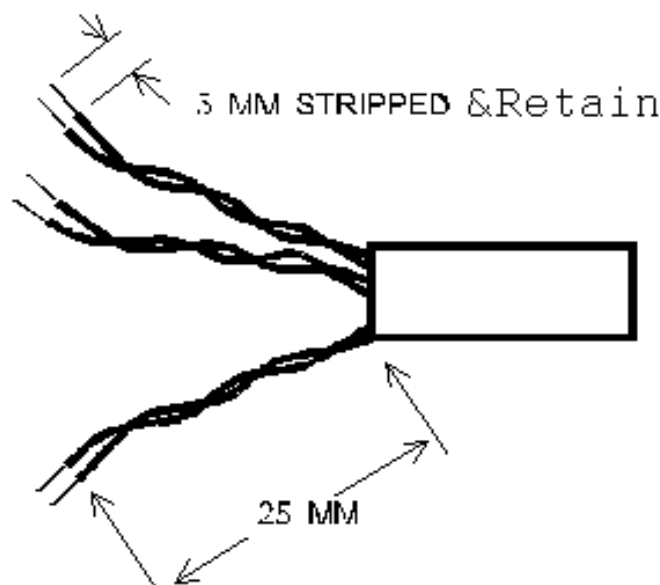

KIT ITEM DESCRIPTION	QTY.
RJ 11 MALE CONNECTOR PLUG 6 PDS 3uIN GOLD	1
CARIF CATEGORY 5, 6 CONDUCTOR SOLID WIRE 33 cm LENGTH. GRFY	1

TEST REQUIREMENTS: 100% TESTED FOR SHORTS AND OPENS

PIN TO COLOR ASSIGNMENT:

- 1 WHITE GREEN (Pair 1)
- 2 WHITE ORANGE (Pair 2)
- 3 WHITE BLUE (Pair 3)
- 4 BLUE (Pair 3)
- 5 ORANGE (Pair 2)
- 6 GREEN (Pair 1)

TITLE: OUTLINE RJ25 CORD PROJECT#:

SIZE

PART NUMBER

REV

WH-C4076-014

B

HO CHIEN