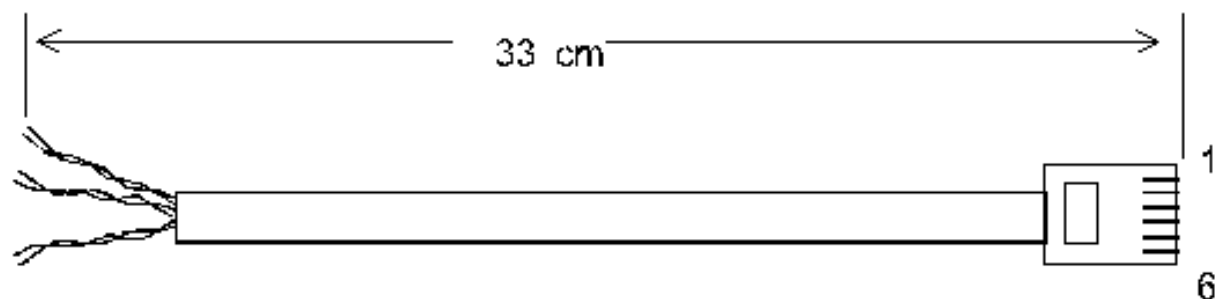

KIT ITEM DESCRIPTION	QTY.
RJ 11 MALE CONNECTOR PLUG 6 PDS 3uIN GOLD	1
CARIF CATEGORY 5, 6 CONDUCTOR SOLID WIRE 33 cm LENGTH. GRFY	1

TEST REQUIREMENTS: 100% TESTED FOR SHORTS AND OPENS

PIN TO COLOR ASSIGNMENT:

- 1 WHITE GREEN (Pair 1)
- 2 WHITE ORANGE (Pair 2)
- 3 WHITE BLUE (Pair 3)
- 4 BLUE (Pair 3)
- 5 ORANGE (Pair 2)
- 6 GREEN (Pair 1)

TITLE: OUTLINE RJ25 CORD PROJECT#:

SIZE

PART NUMBER

REV

WH-C4076-014

B

HO CHIEN