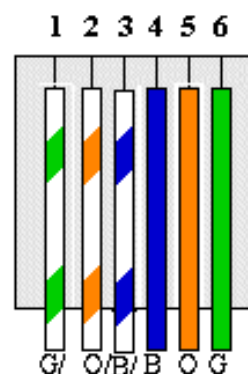

KIT ITEM DESCRIPTION	QTY.
RJ 11 MALE CONNECTOR PLUG 6 PDS 3uIN GOLD	1
CARIF CATEGORY 5, 6 CONDUCTOR SOLID WIRE 33 cm LENGTH. GRFY	1

TEST REQUIREMENTS: 100% TESTED FOR SHORTS AND OPENS

PIN TO COLOR ASSIGNMENT:

- 1 WHITE GREEN (Pair 1)
- 2 WHITE ORANGE (Pair 2)
- 3 WHITE BLUE (Pair 3)
- 4 BLUE (Pair 3)
- 5 ORANGE (Pair 2)
- 6 GREEN (Pair 1)

TITLE: OUTLINE RJ25 CORD PROJECT#:

SIZE

PART NUMBER

REV

WH-C4076-014

B

HO CHIEN